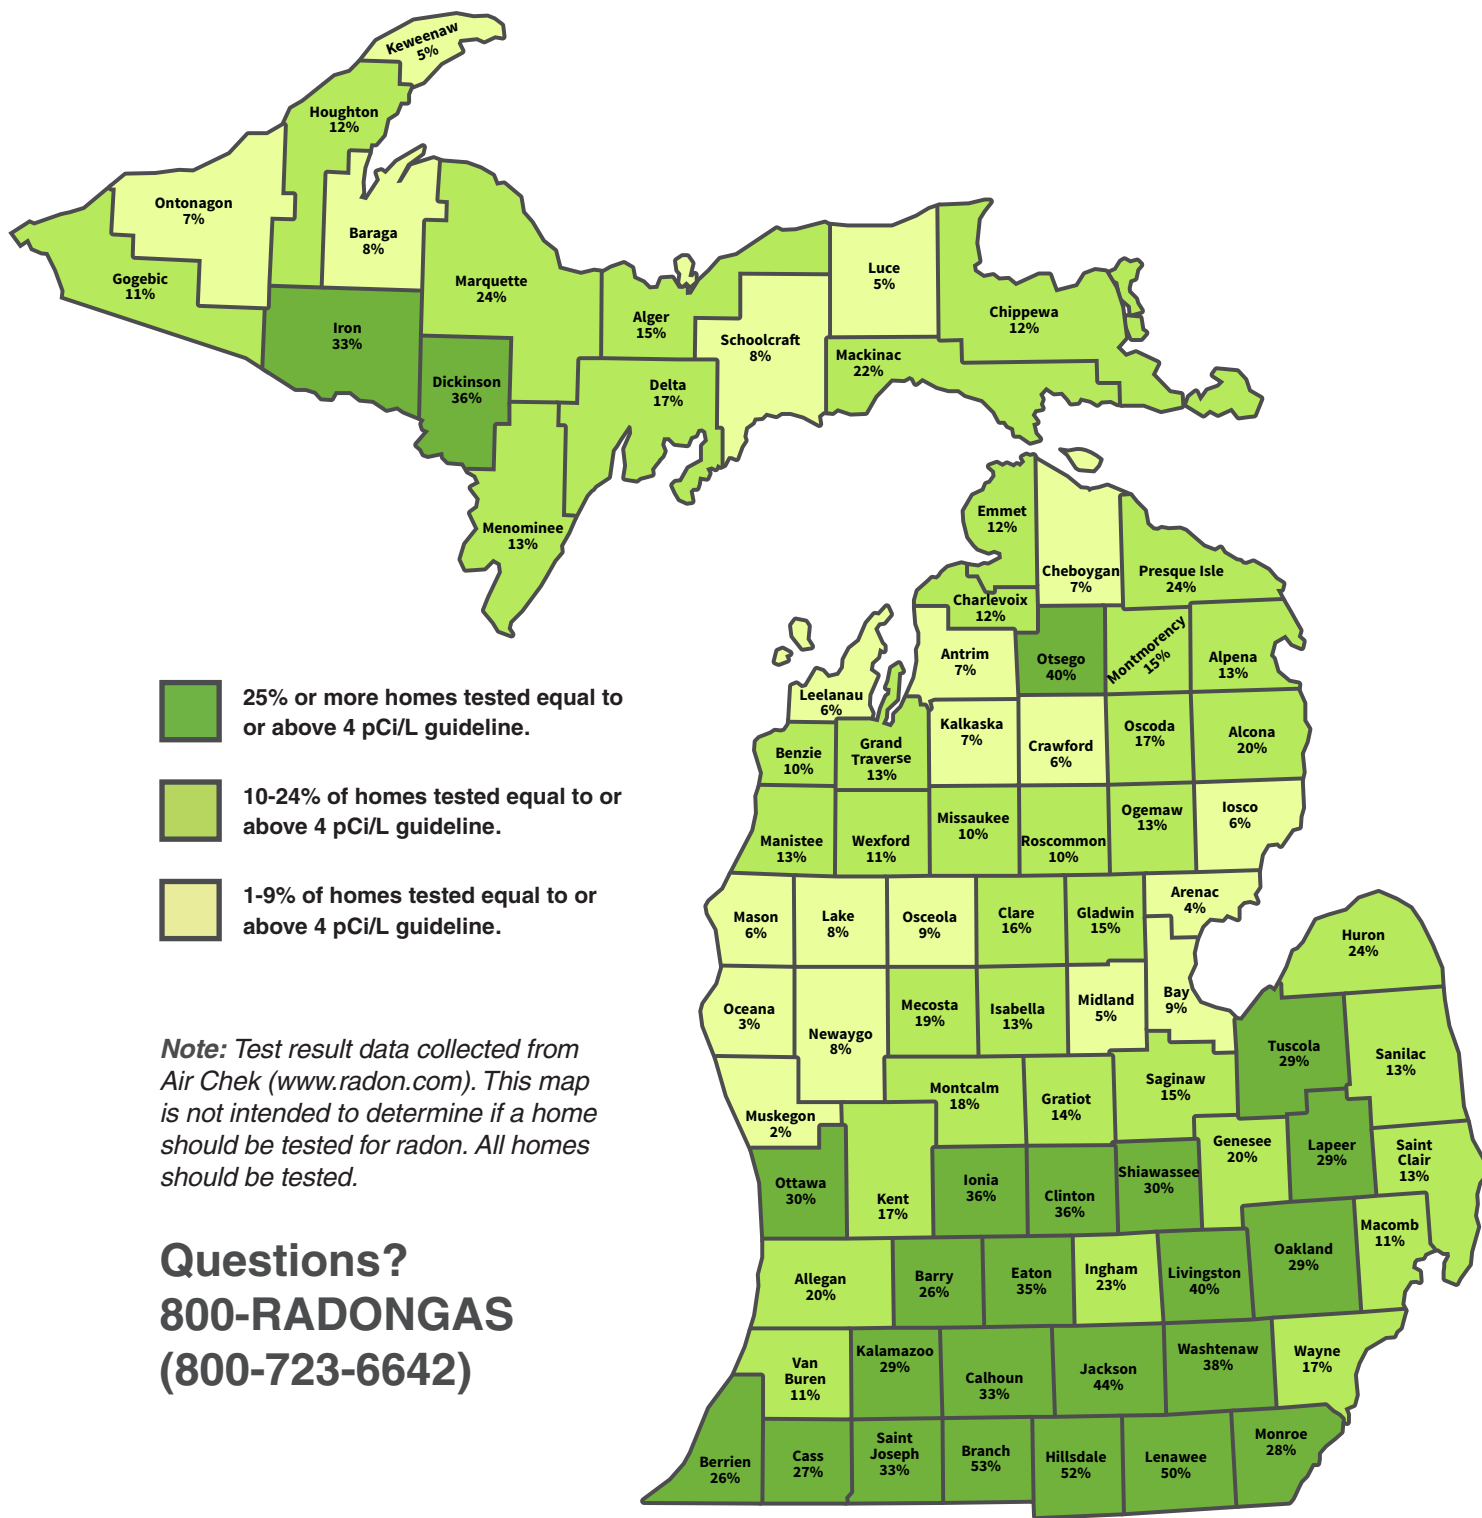

Percentage of Elevated Radon Test Results by County

MICHIGAN DEPARTMENT OF ENVIRONMENTAL QUALITY

800-662-9278 | www.mi.gov/deqradon