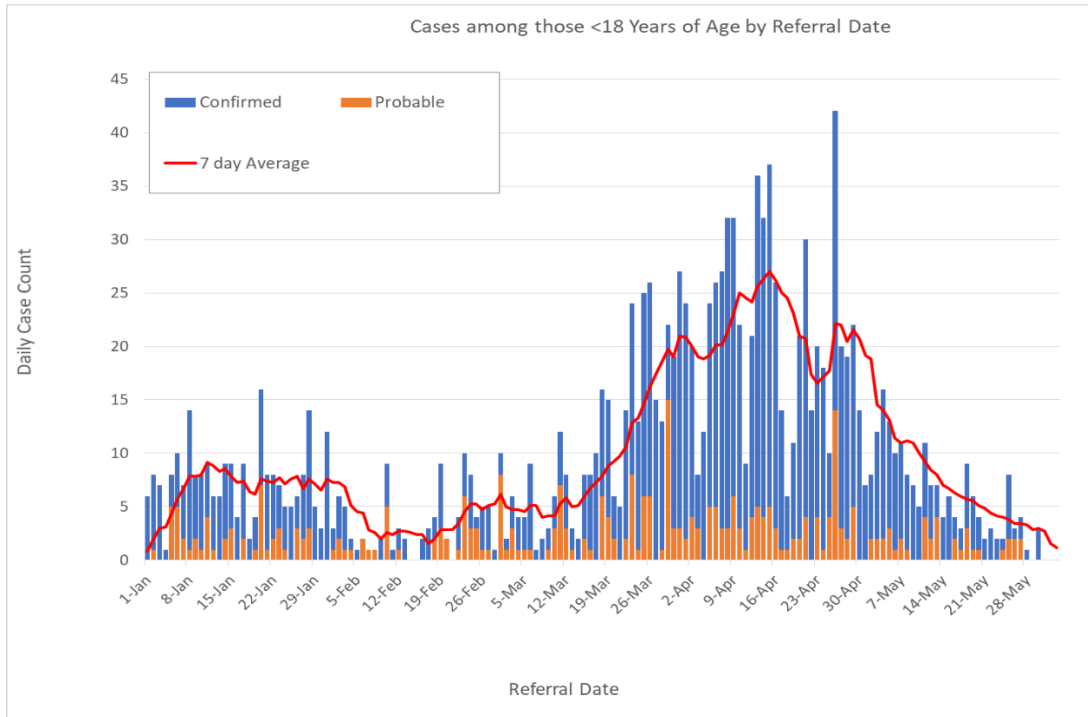

BEDHD School Statistics

- 0 active school cases who were infectious on school ground
- 1 School outbreak

Breakdown of Cases by School Age Categories: May 20, 2021 – June 2, 2021

Total Case Count	166
Number of Cases <18 years	32
% cases <18 years	19.3%

<u>Approximate Grade Level</u>	<u>Age</u>	<u>Case Count*</u>	<u>% total cases</u>	<u>% cases <18 years</u>
	0-2 years	3	1.8%	9.4%
Pre-K age	3-4 years	2	1.2%	6.3%
K-5th grade age	5-10 years	9	5.4%	28.1%
6-8th grade age	11-13 years	8	4.8%	25.0%
9-12th grade age	14-17 years	10	6.0%	31.3%